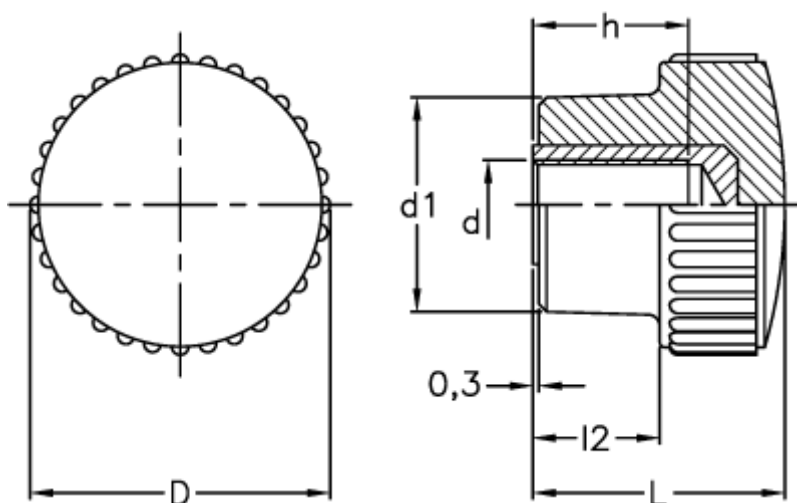

# Data Sheet

Article number: 2302003001

Description: E+G Knurled grip knob  
B.259/20 B-M5

## Measures

D	= 21
d1	= 13
d 6H	= M5
h	= 16
L	= 25
l2	= 12